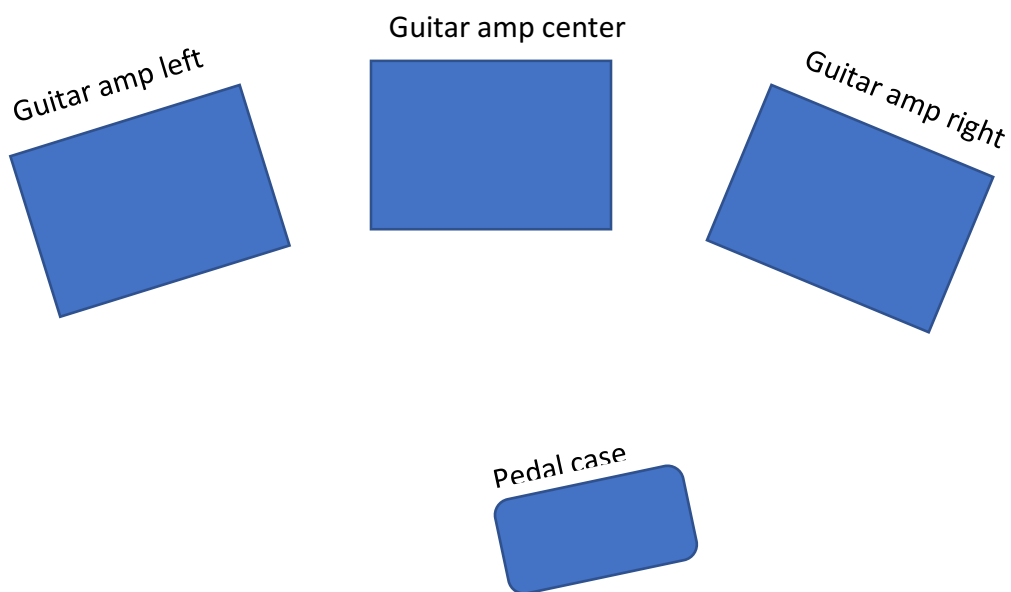

Jukka Kääriäinen Solo

Technical Rider:

Minimum:

- 2 x guitar tube amp or chance to plug into a good stereo PA-system.

Preferable:

- 3 x guitar tube amp (vox ac-30)

Depending on the venue, if PA is preferred and amplifiers are not enough by themselves. I would need the venue to provide respective microphones and stands for the guitar amplifiers to get microphoned.

Stage map

Channel list

1. Guitar amp left
2. Guitar amp right
3. Guitar amp center

Contacts

Jukkakaariainen4@gmail.com

+358405447926

www.jukkakaariainen.com